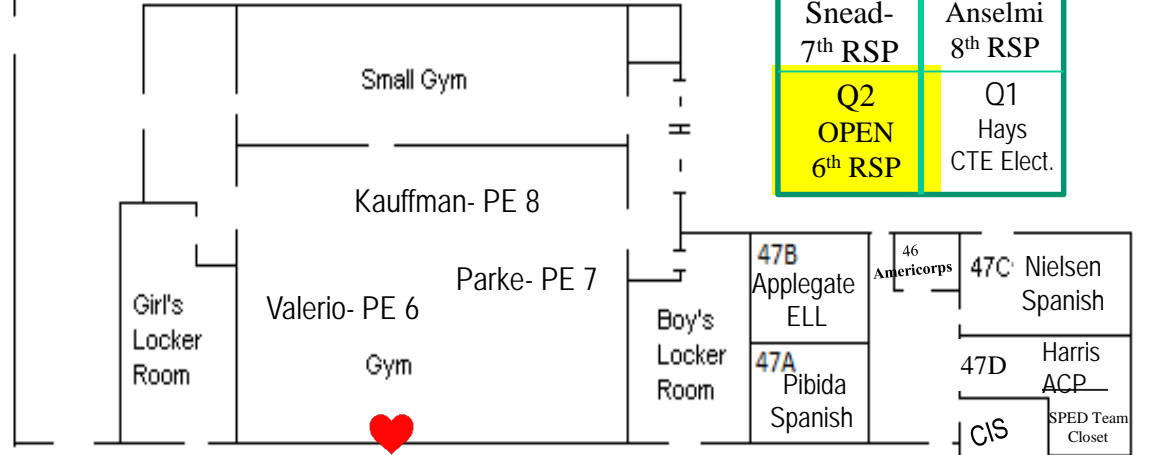

TOTEM MIDDLE SCHOOL

2021-2022

Q5 Snead- 7 th RSP	Q4 Anselmi 8 th RSP
Q2 OPEN 6 th RSP	Q1 Hays CTE Elect.

 Defibrillators