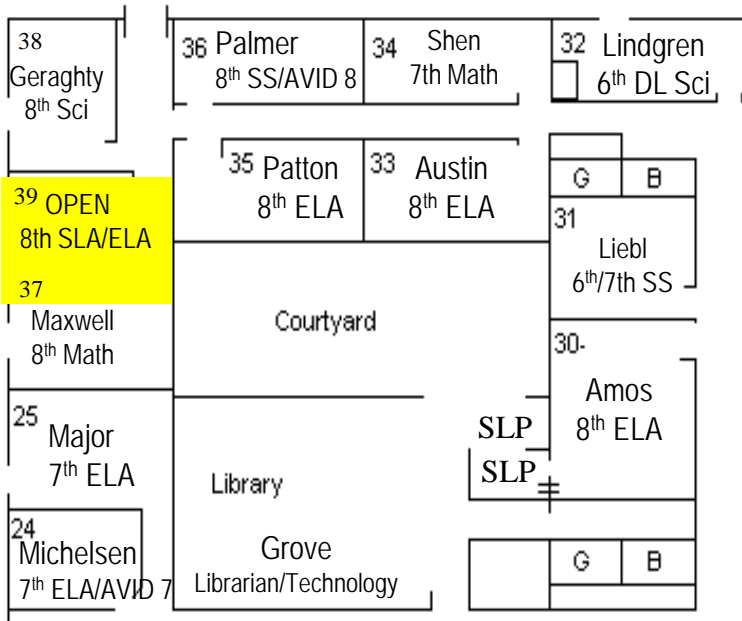

TOTEM MIDDLE SCHOOL

2021-2022

Q5 Snead- 7 th RSP	Q4 Anselmi 8 th RSP
Q2 OPEN 6 th RSP	Q1 Hays CTE Elect.

 Defibrillators