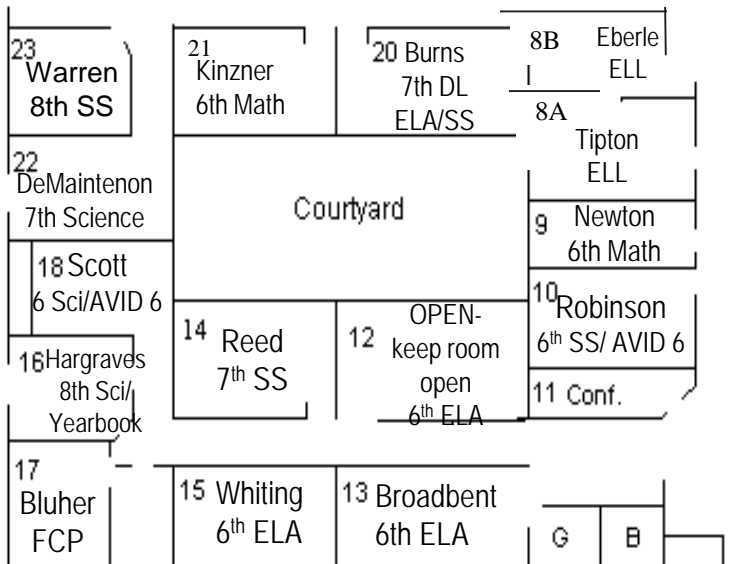

TOTEM MIDDLE SCHOOL

2021-2022

Q5 Snead- 7 th RSP	Q4 Anselmi 8 th RSP
Q2 OPEN 6 th RSP	Q1 Hays CTE Elect.

 Defibrillators