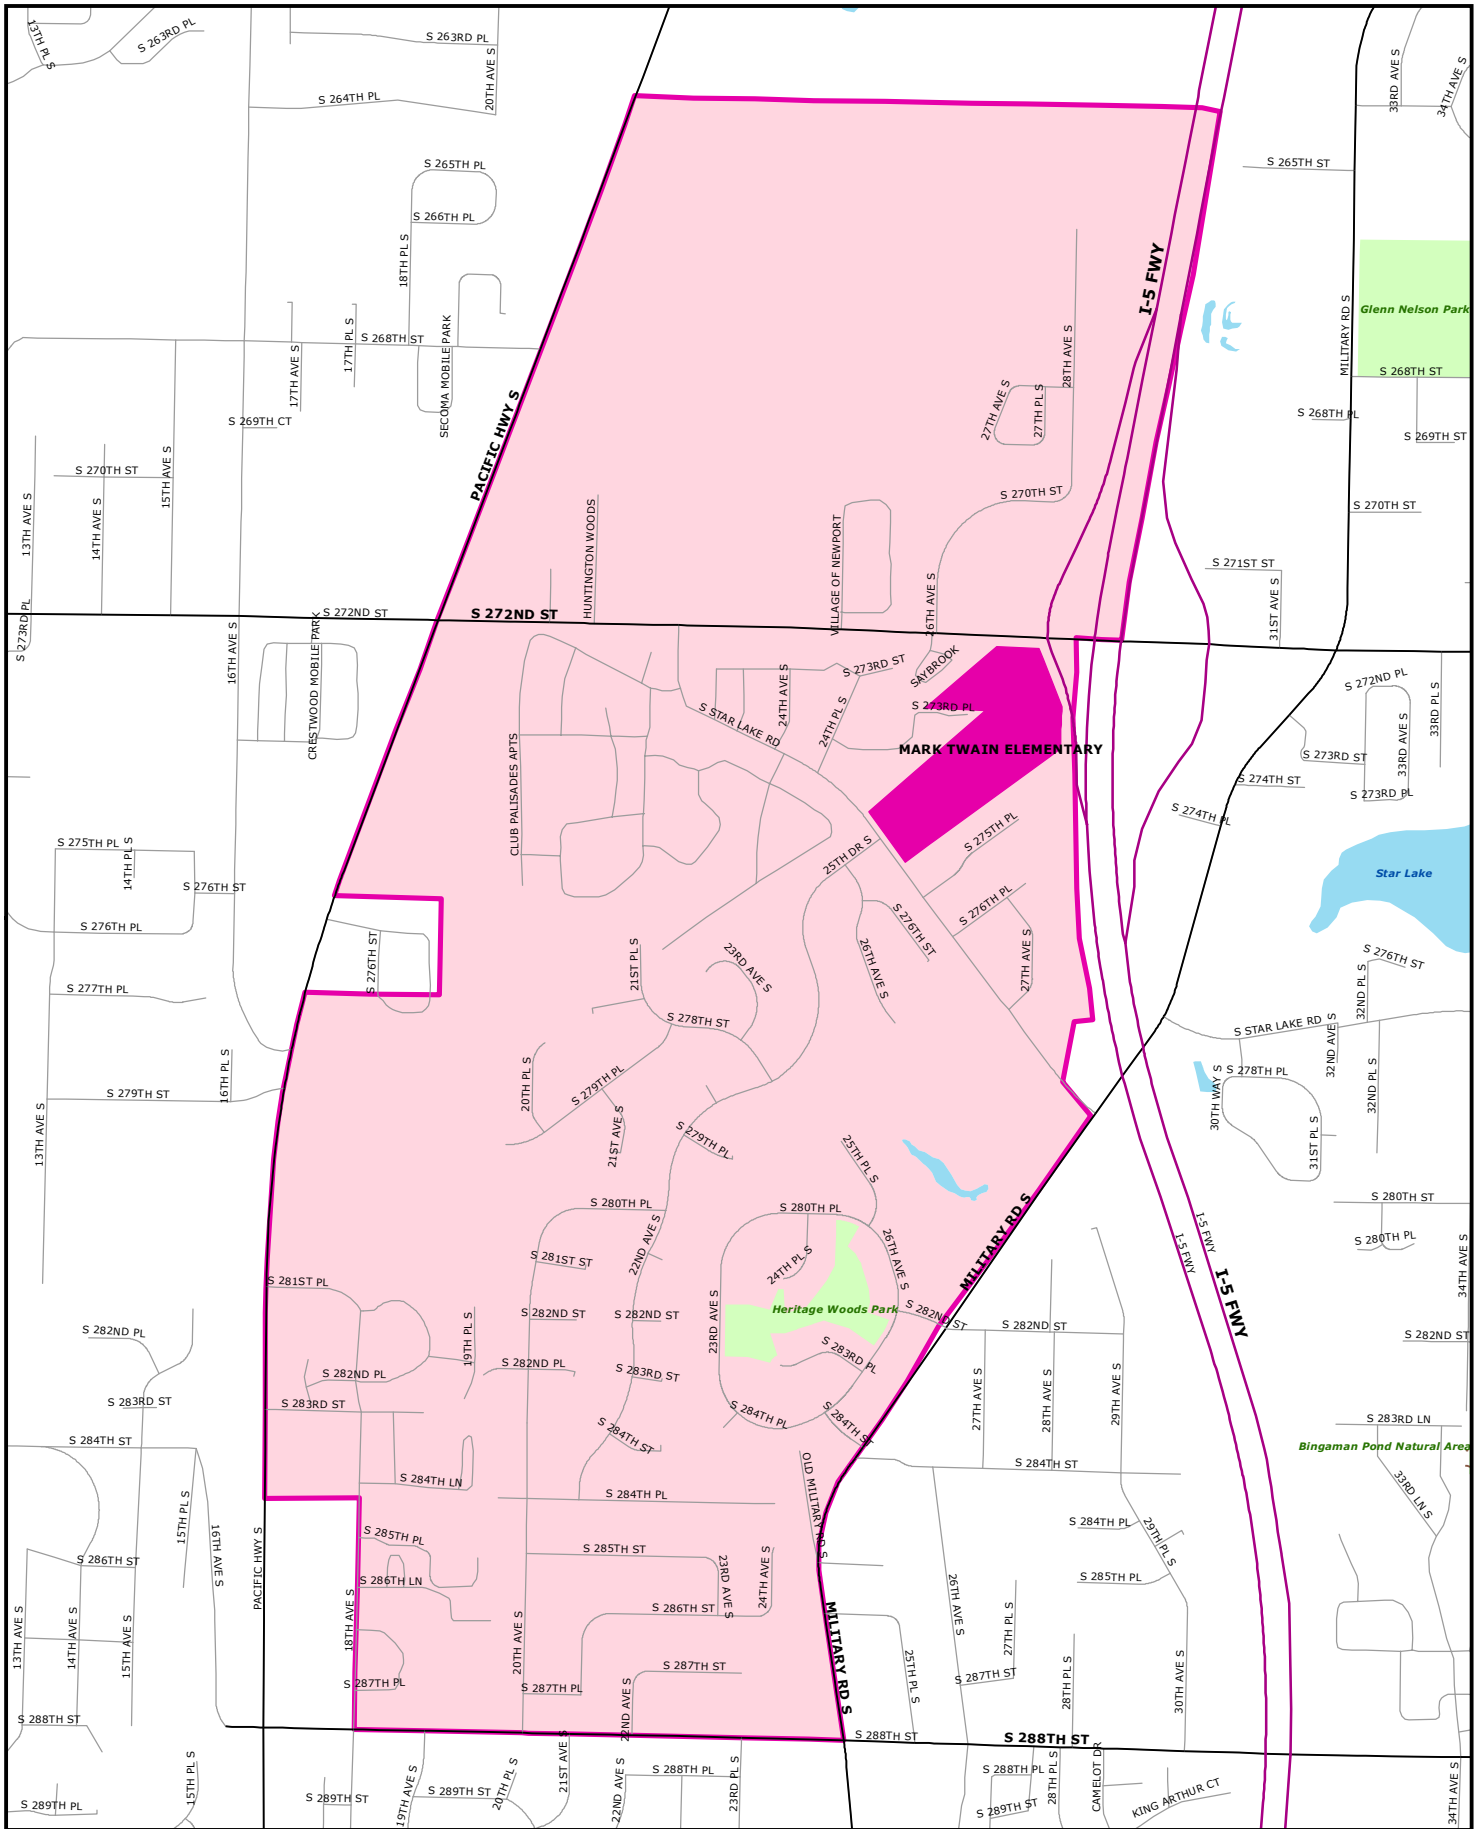

Mark Twain Attendance Area

Date: 6/2/12

0 0.05 0.1 0.2 0.3 0.4 Miles