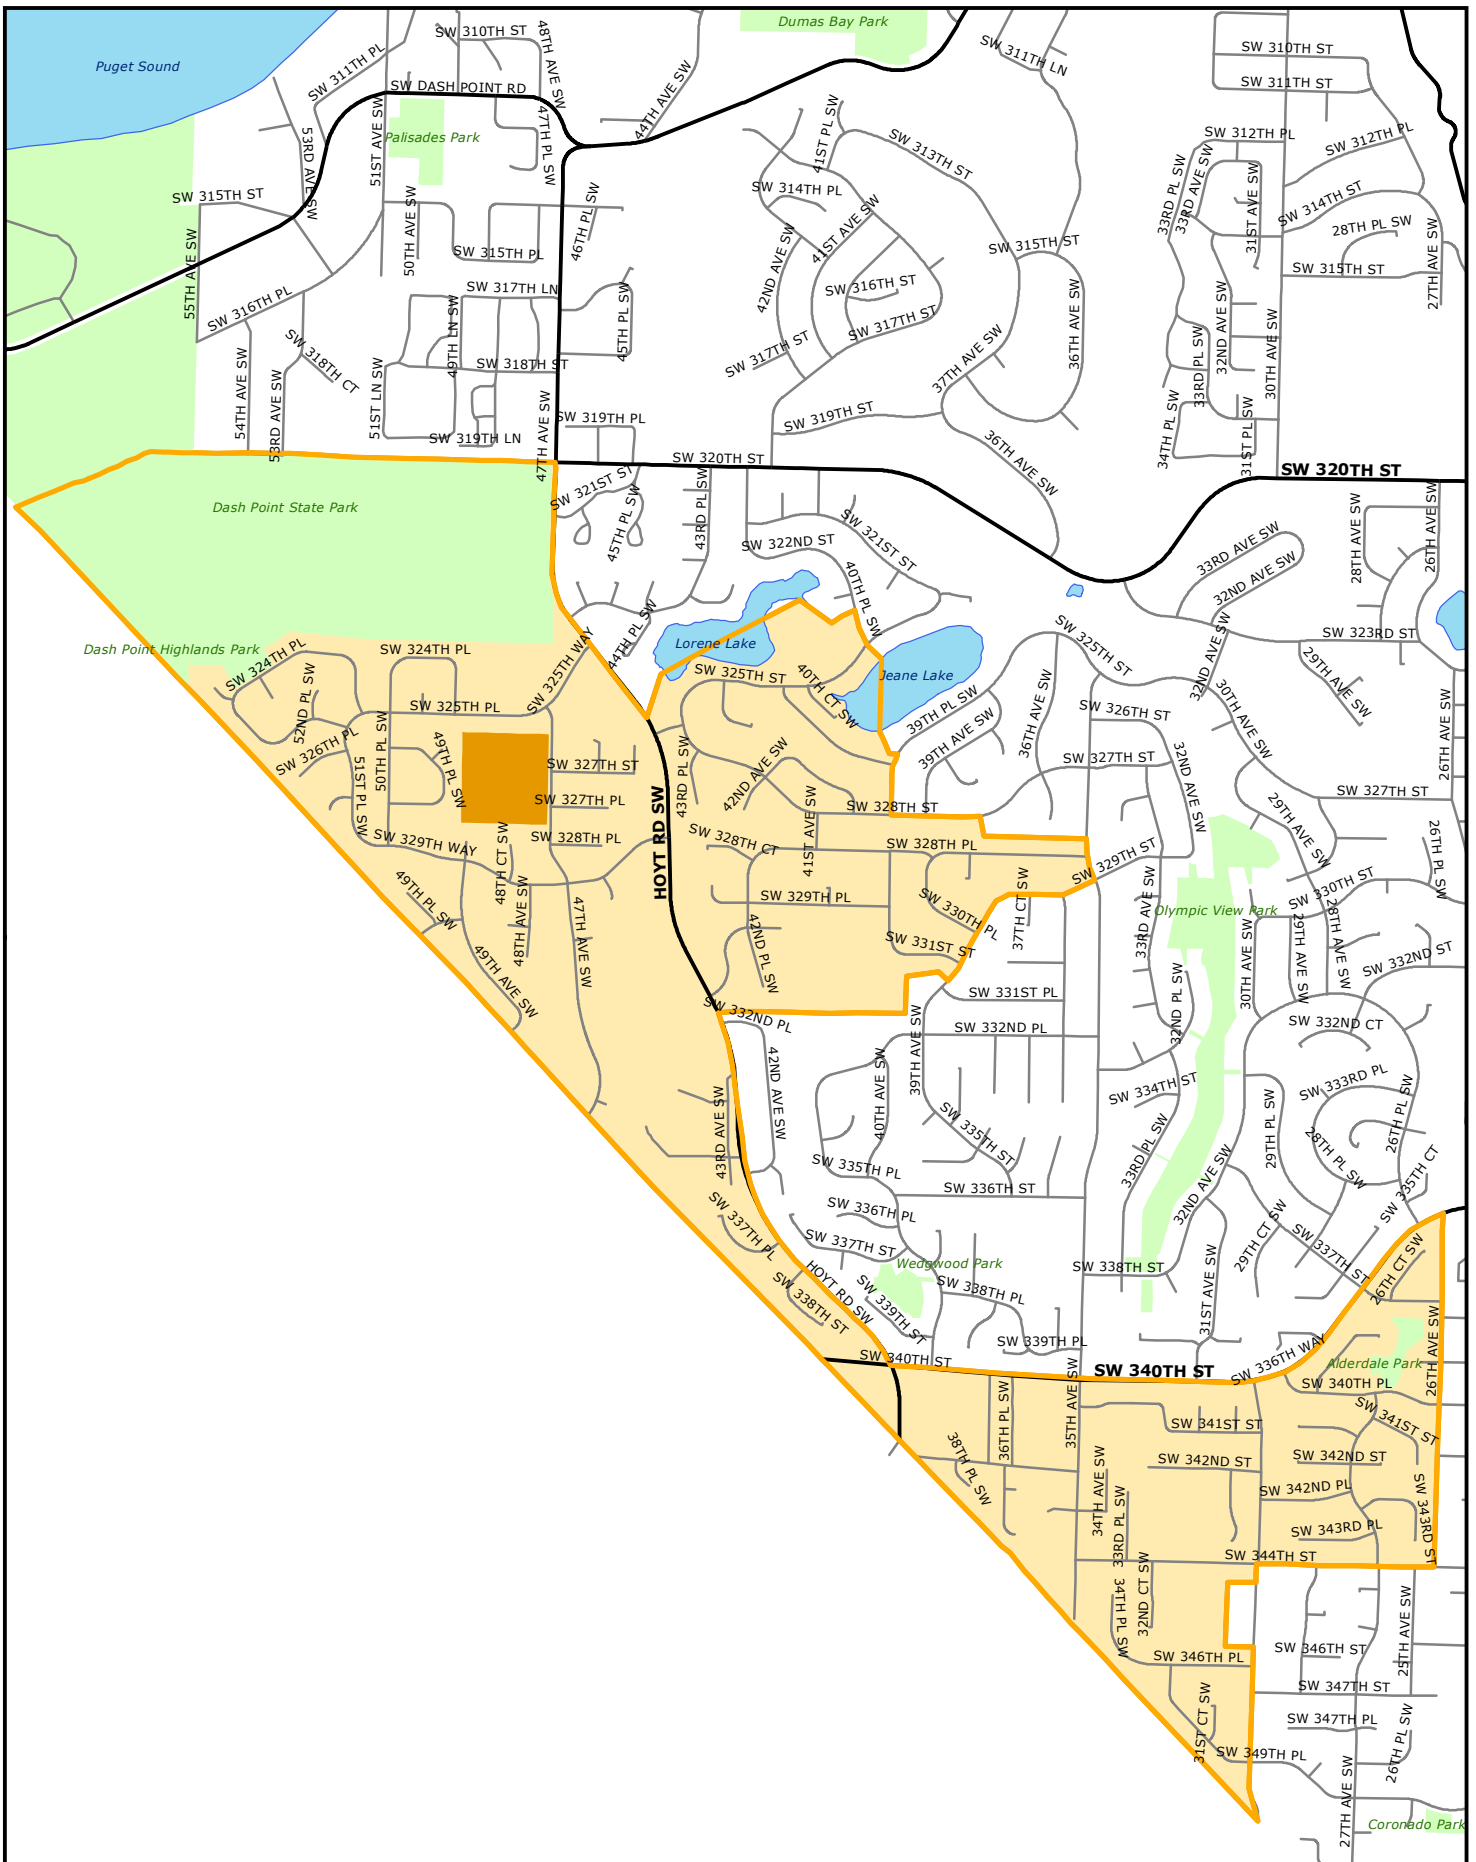

Green Gables Attendance Area

Date: 1/6/13

0 0.075 0.15 0.3 0.45 0.6 Miles