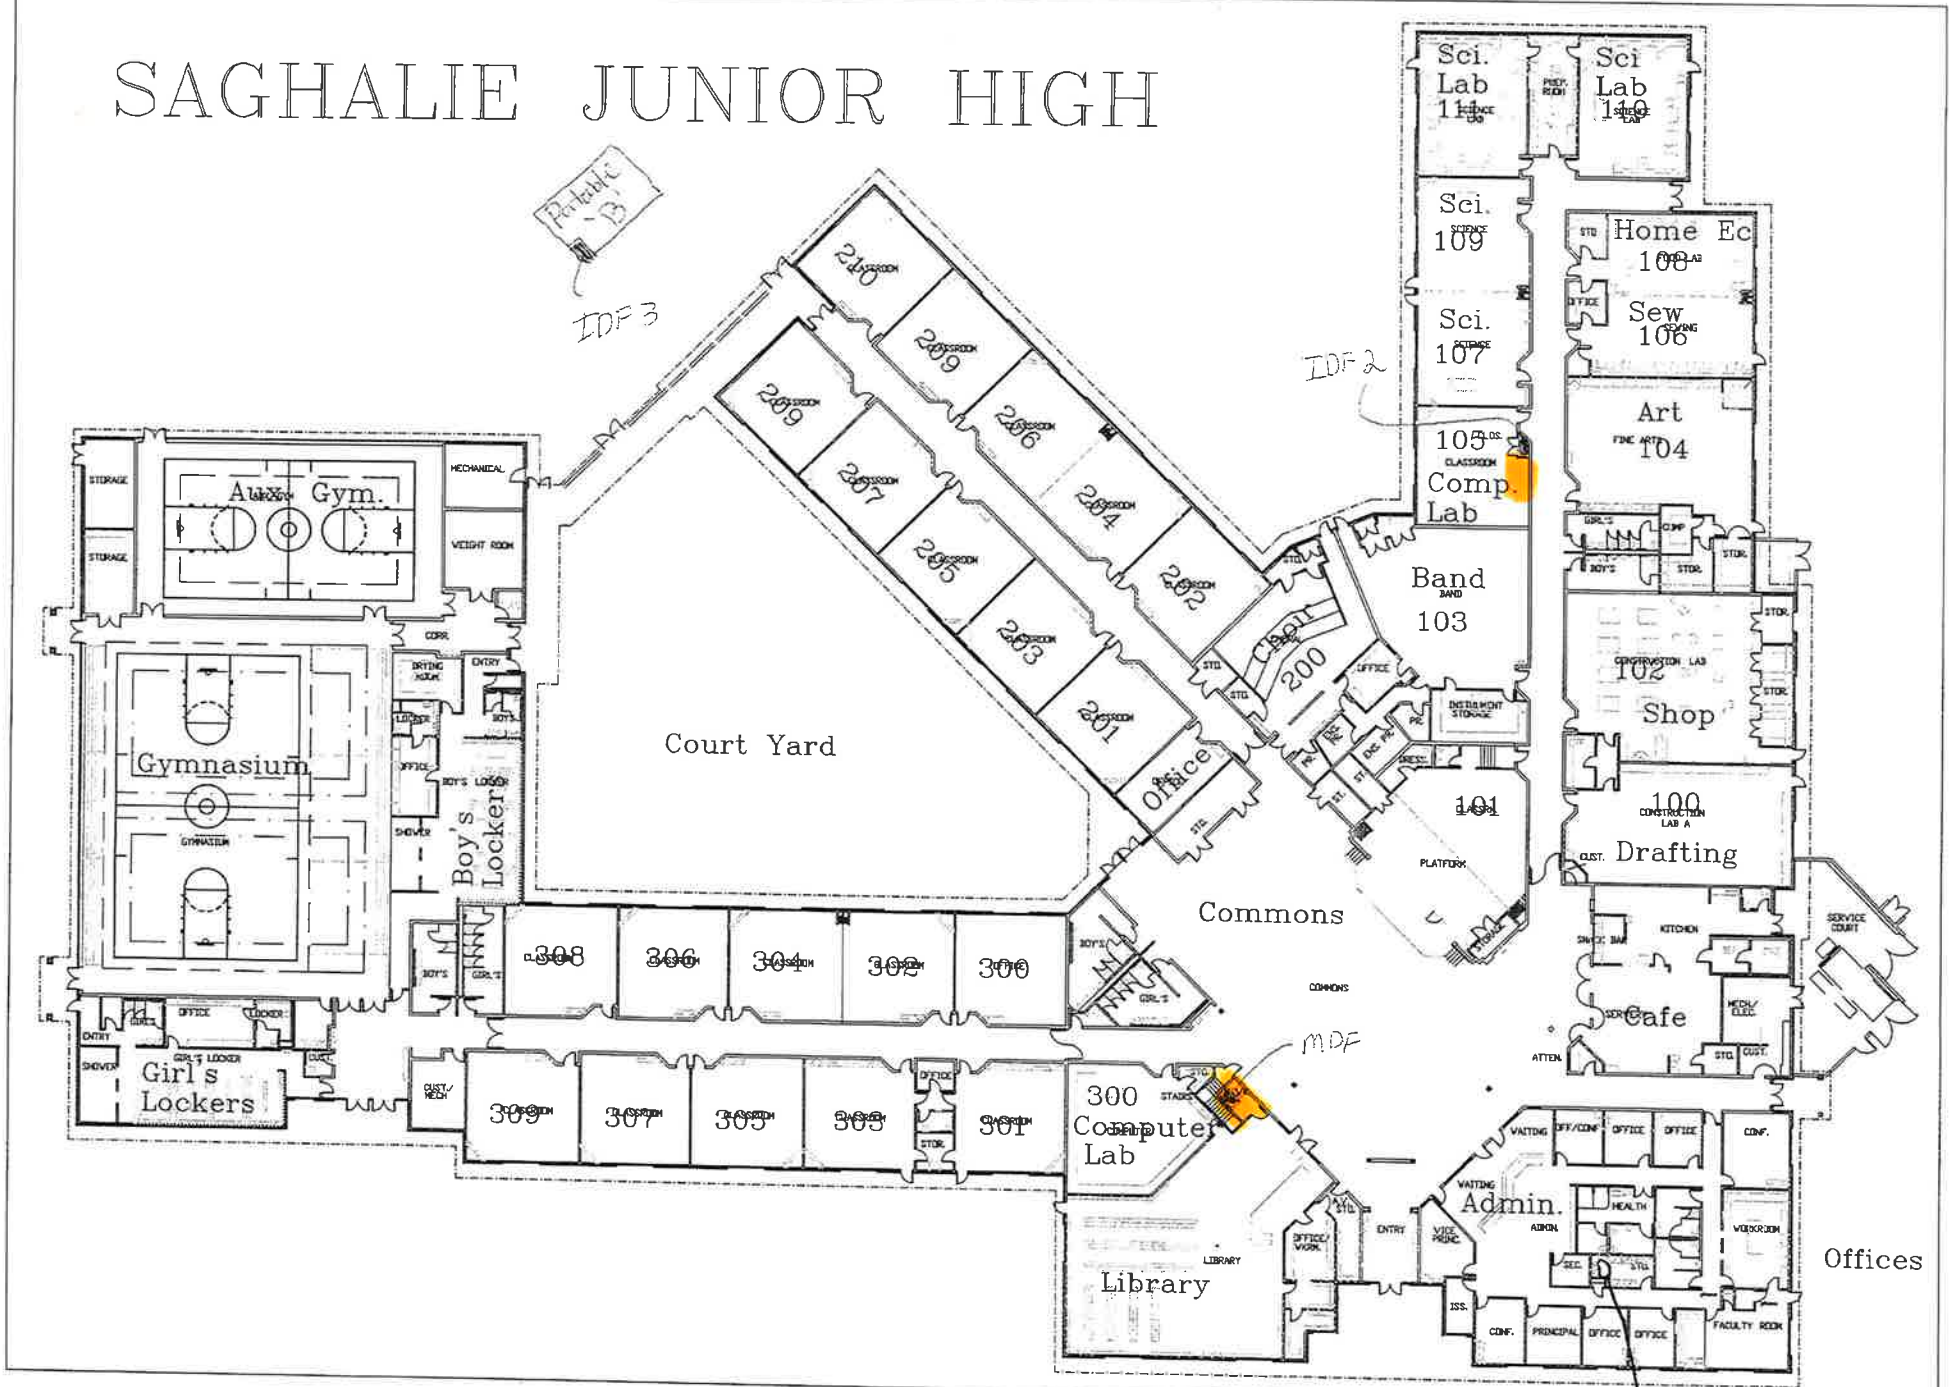

SAGHALIE JUNIOR HIGH