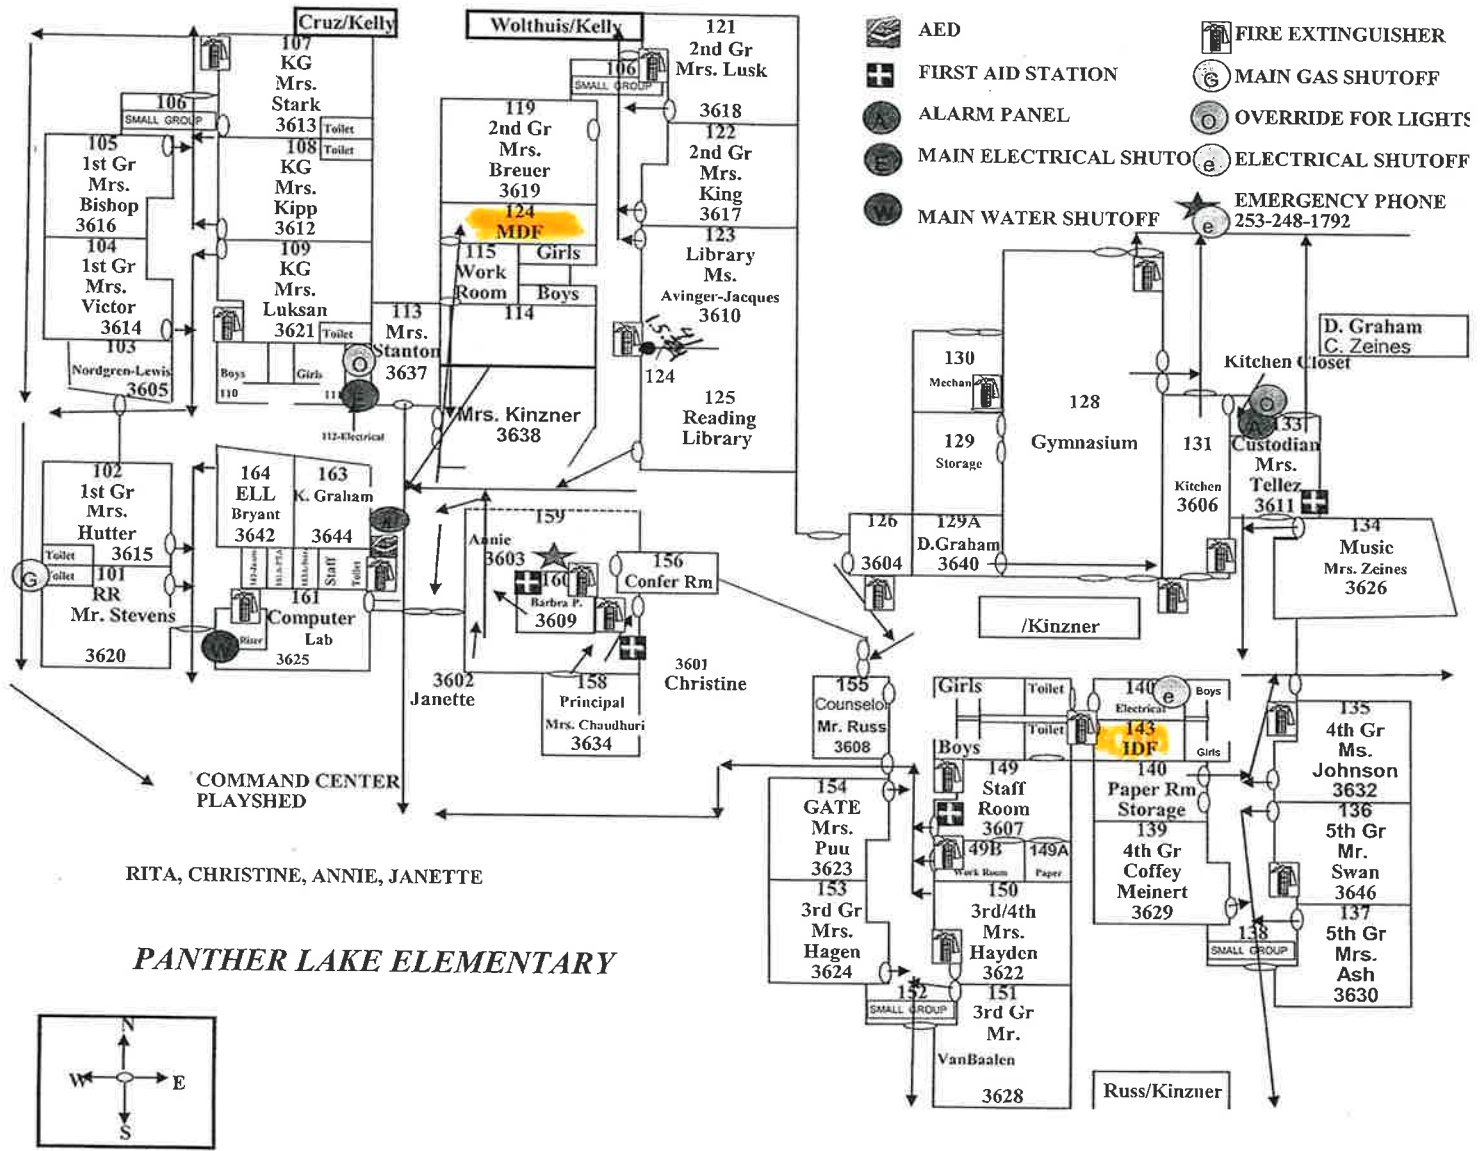

**Legend**  
▲ = Communication Outlet  
■ = MDF Location  
□ = IDF Location  
— = Fiber Backbone  
— = Power/Data Pole  
= 1" Outdoor Innerduct

838-2756  
838-7251

Notes:

Gymnasium

**PANTHER LAKE ELEMENTARY**