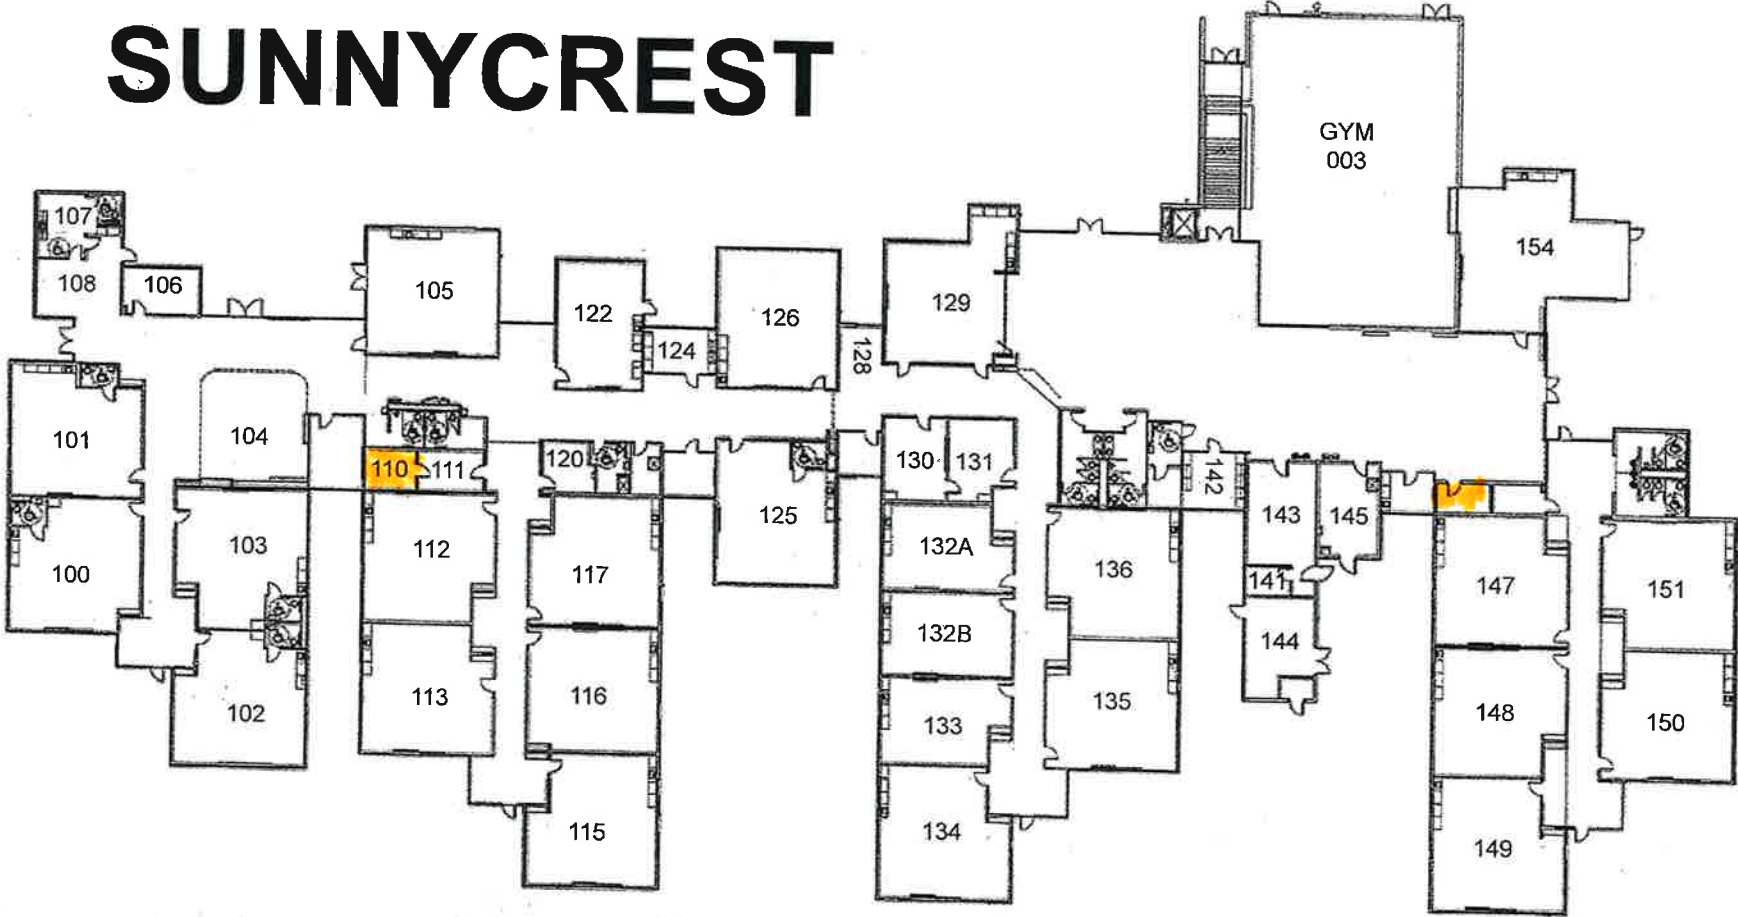

SUNNYCREST