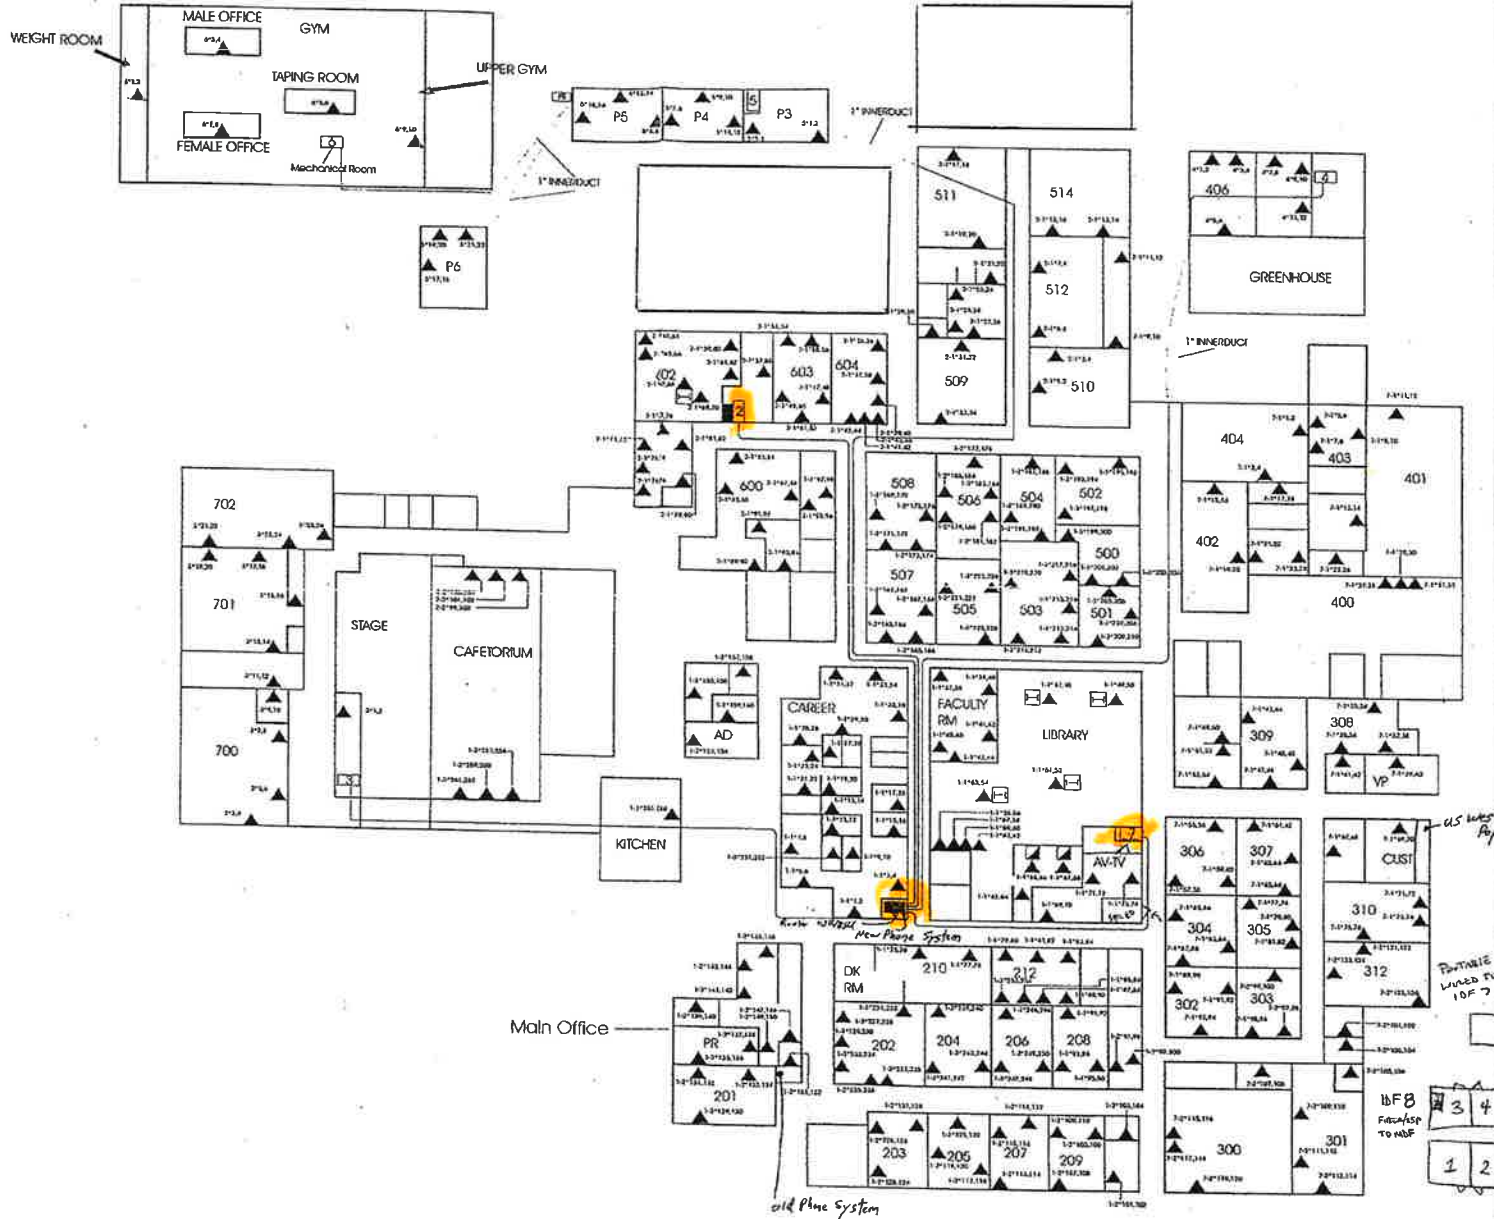

INTERFACE

Date: 1/24/96

Client: DECATUR COOL

As Bldg

Designed by: MIKE HEFFERMAN

Checked by: Joe Hubbard

Scale: None

Sheet: 11 of 11

Location: REV C MH 2/12/96

Legend

- Communication Outlet
- MDF Location
- IDF Location
- Existing Coils Network
- 1" Outdoor Inneeduct
- Fiber Backbone
- 1" EMT Conduit
- Power/Data Poles
- Communication Pole
- Column
- Pull Box