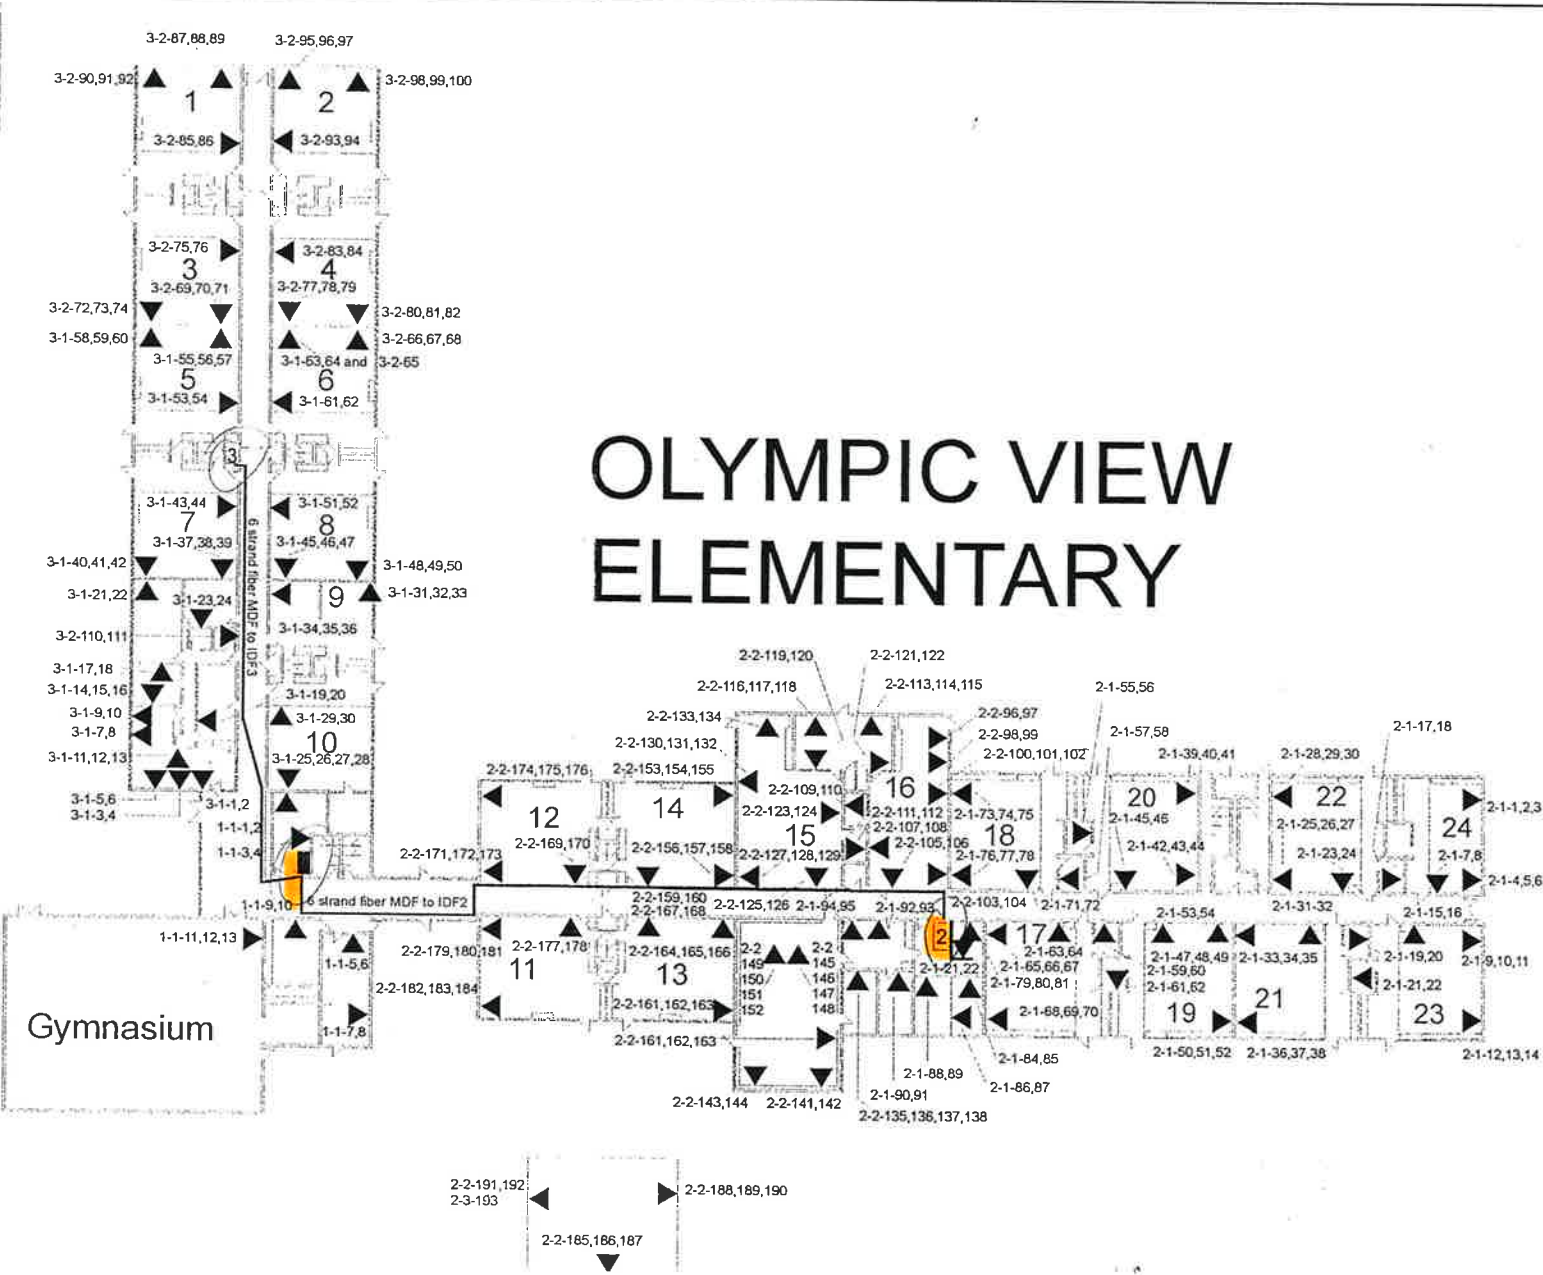

**Legend**  
▲ = Communication Outlet  
■ = MDF Location  
□ = IDF Location  
— = Fiber Backbone  
— = Power/Data Pole  
= 1" Outdoor Innerduct

838-2756  
838-7251

Notes:

Gymnasium

**PANTHER LAKE ELEMENTARY**