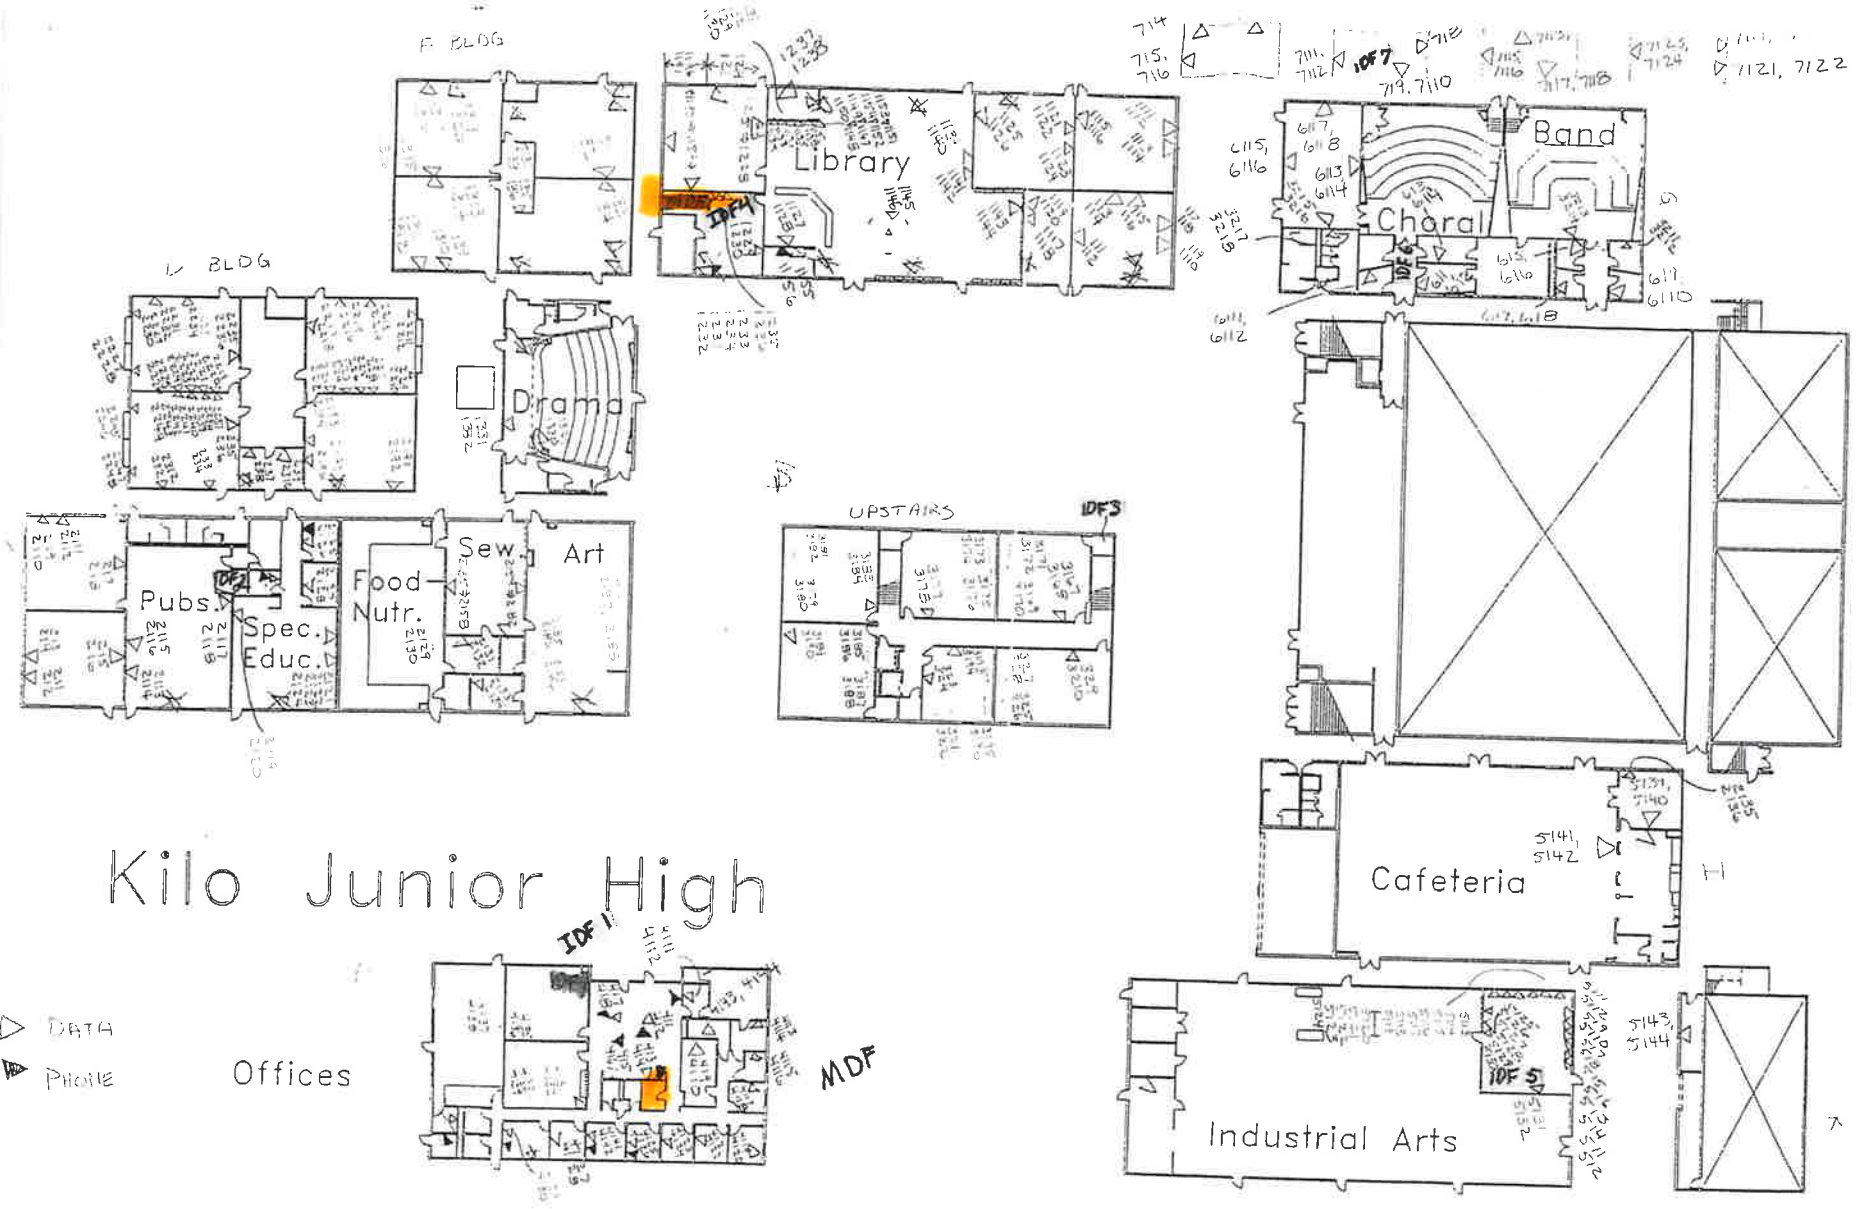

As Bldg

Designed by: MIKE HEFFERMAN

Checked by: Joe Hubbard

Scale: None

Sheet: 11 of 11

Location: REV C MH 2/12/96

Legend

- Communication Outlet
- MDF Location
- IDF Location
- Existing Coils Network
- 1" Outdoor Inneeduct
- Fiber Backbone
- 1" EMT Conduit
- Power/Data Poles
- Communication Pole
- Column
- Pull Box

**Legend**  
▲ = Communication Outlet  
■ = MDF Location  
□ = IDF Location  
— = Fiber Backbone  
— = Power/Data Pole  
= 1" Outdoor Innerduct

838-2756  
838-7251

Notes:

Gymnasium

**PANTHER LAKE ELEMENTARY**